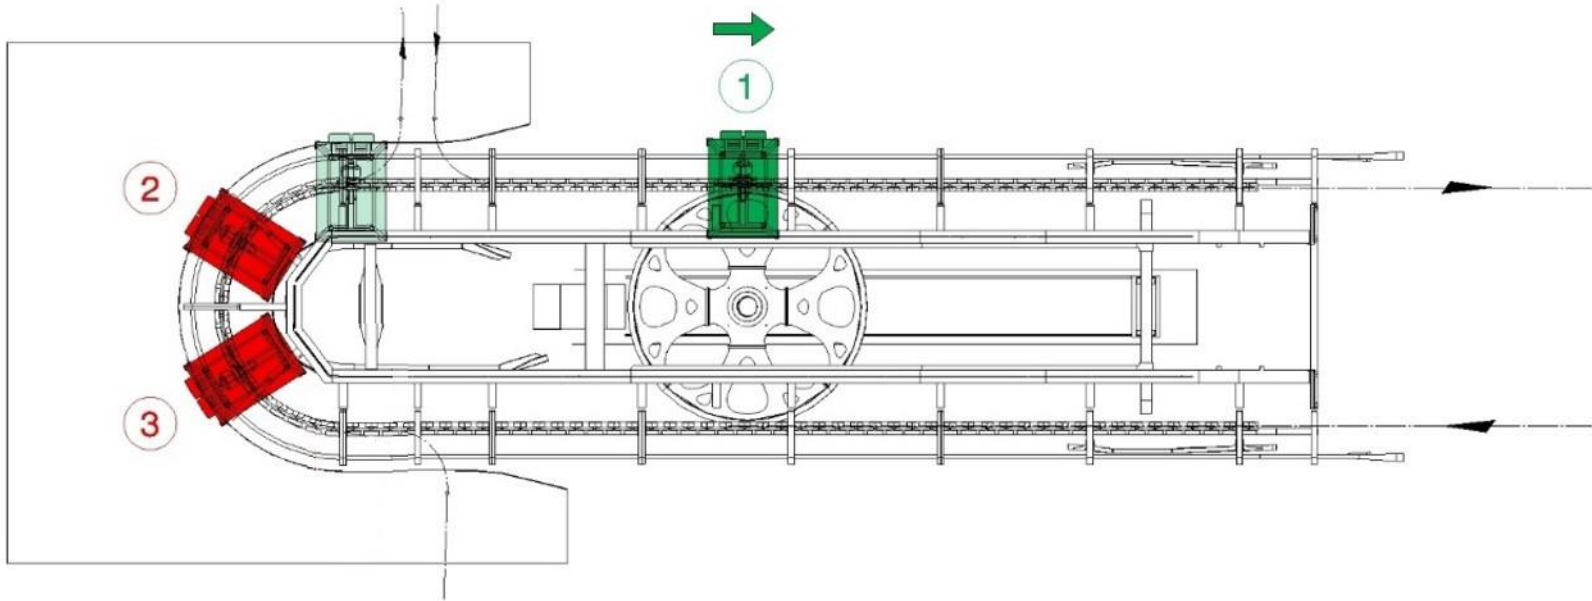

Nachhaltigkeit im Betrieb (2/4)

Konvoi-Betrieb in frequenzschwachen Zeiten