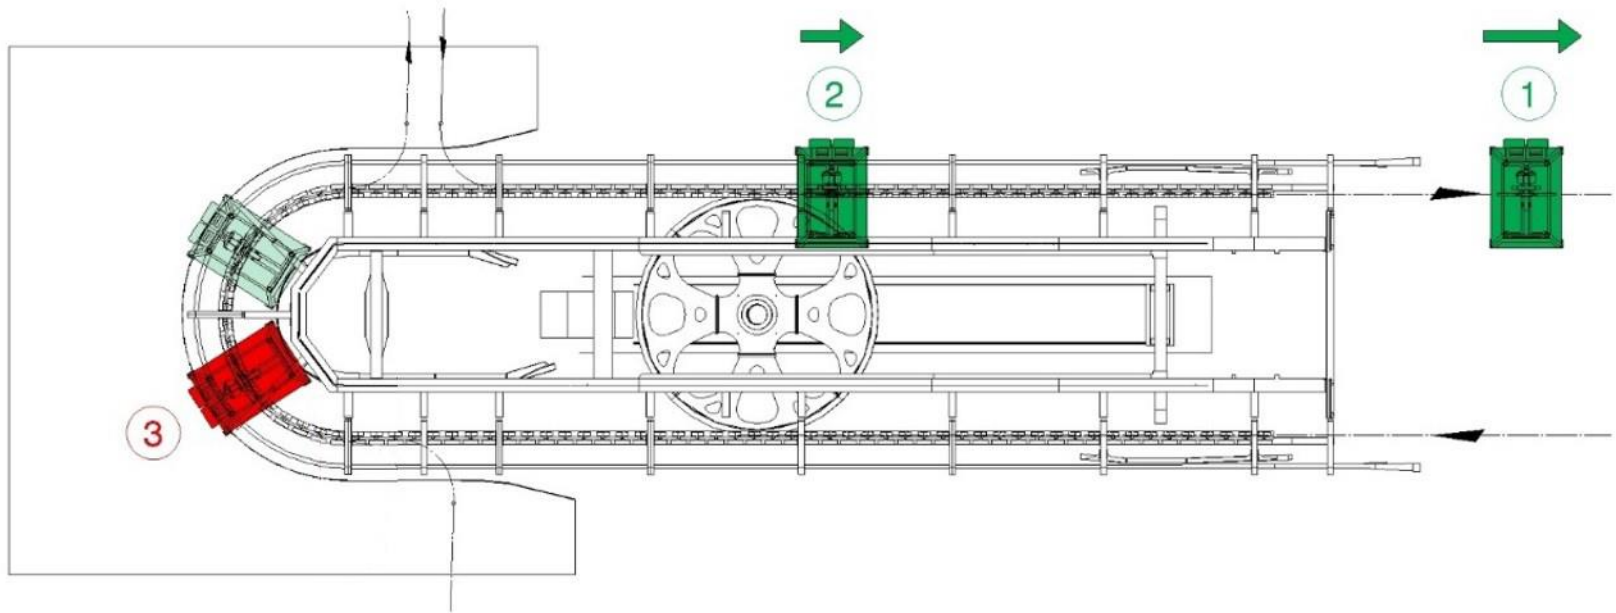

Nachhaltigkeit im Betrieb (3/4)

Konvoi-Betrieb in frequenzschwachen Zeiten