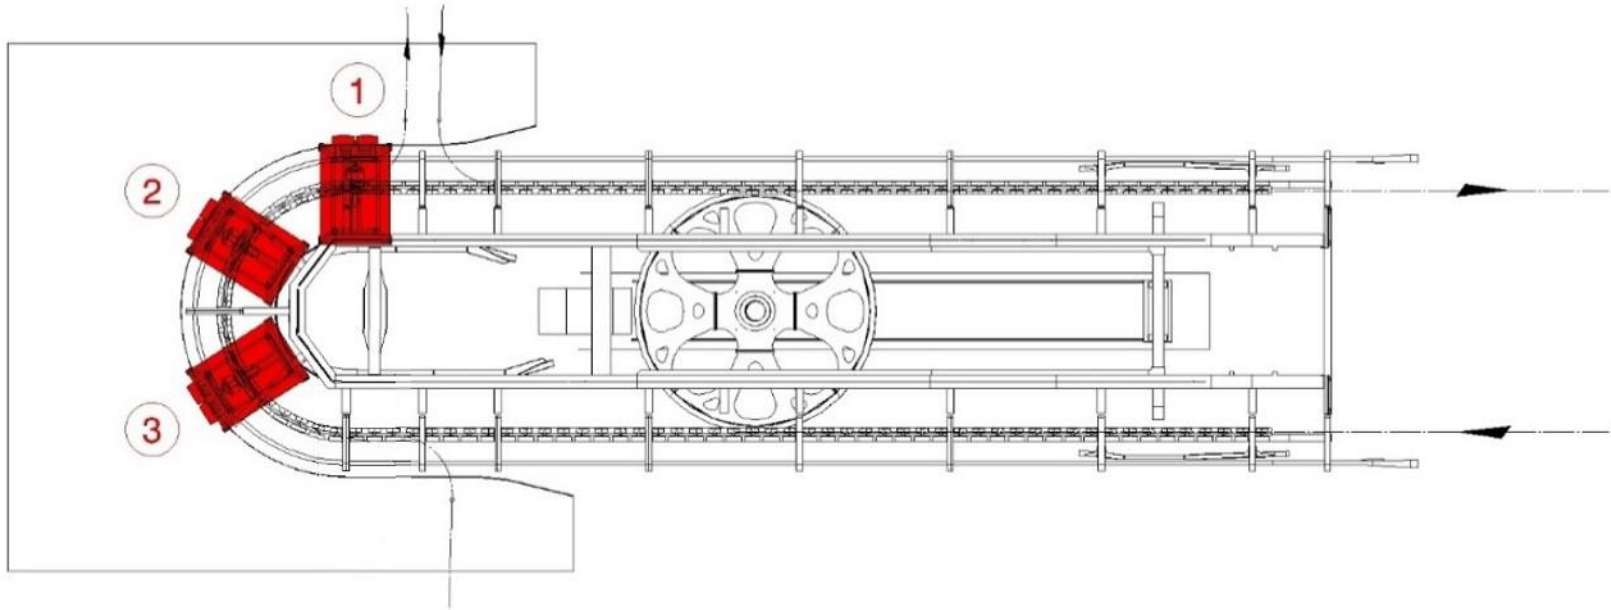

Nachhaltigkeit im Betrieb (1/4)

3-4 Kabinen können in beiden Stationen garagiert werden.